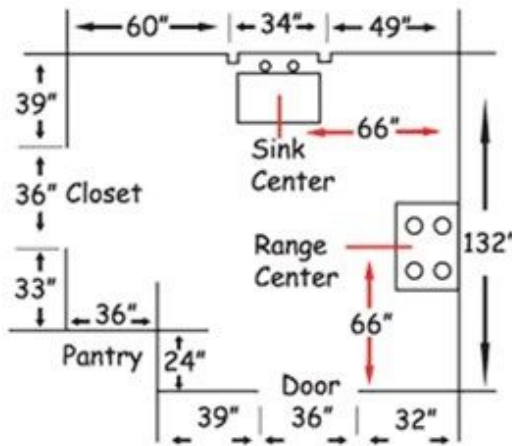

1. Start measuring from a corner.

2. Include mouldings.

3. Continue measuring around the room.

4. Measure from the center of your sink.

5. Measure from the center of your range.

6. Measure refrigerator width and height _____

7. Ceiling height _____

Draw a rough sketch below, giving all measurements in inches.

Eurocraft Cabinetry Inc.

Golden Home Kitchen (Brand name)
1380 S State College Blvd., Anaheim, CA 92806
Office: (714) 635 9888
Fax: (714) 956 5888
www.eurocraftcabinetryinc.net or www.goldenhome.com